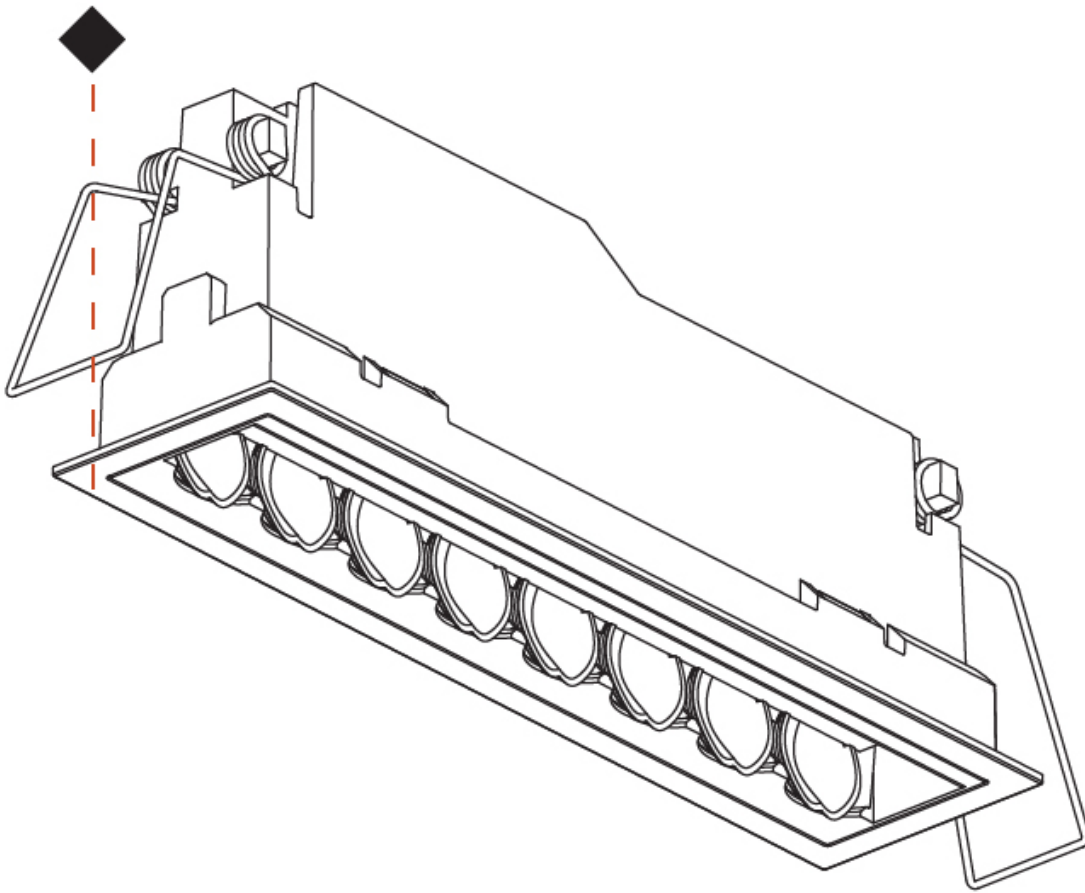

Certified By: CSA Certified to UL and CSA Standards
IP rating: IP20

MAGIQ HOLLOW WALLWASH KORONA RECESSED

A35584-

PROJECT _____

TYPE _____

SPECIFIER _____

QUANTITY _____

DATE _____